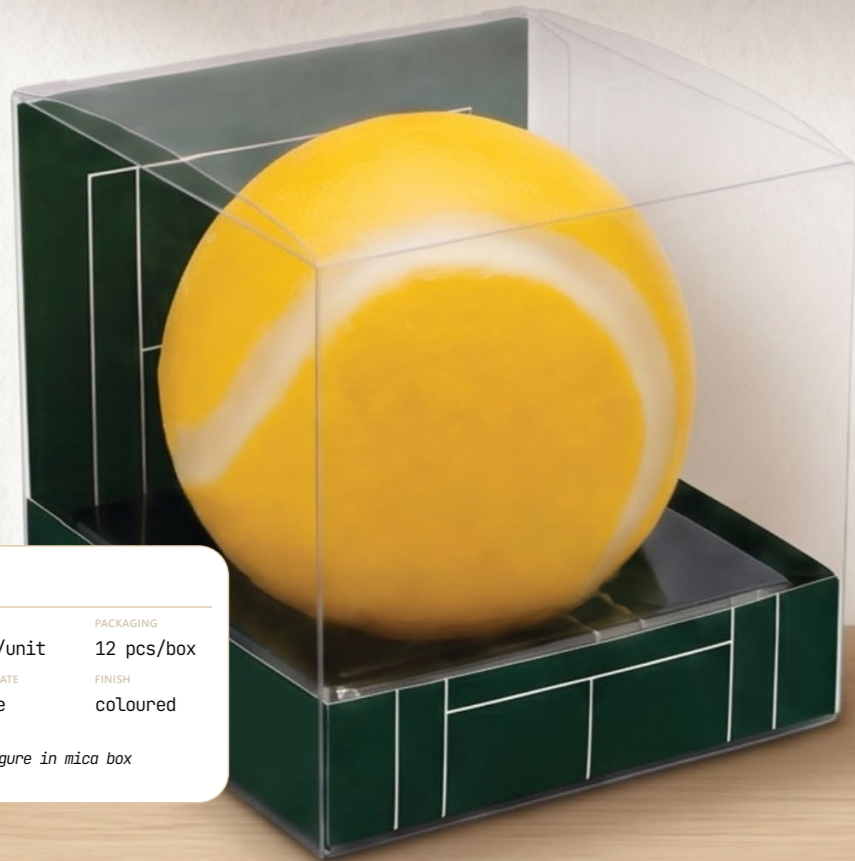

Football deluxe

SIZE (SCALE 1:1)	WEIGHT	PACKAGING
7 cm	50 g/unit	10 pcs/box
CODE	CHOCOLATE	FINISH
SIS0097.10	white	deluxe
SIS0097.6	light milk	deluxe
INFO		
<i>Hand-painted hollow figure</i>		

Tennisball

CODE	WEIGHT	PACKAGING
JCSMD3023.20	50 g/unit	12 pcs/box
SIZE (SCALE 1:1)	CHOCOLATE	FINISH
7 cm	white	coloured
INFO		
<i>Hand-painted hollow figure in mica box</i>