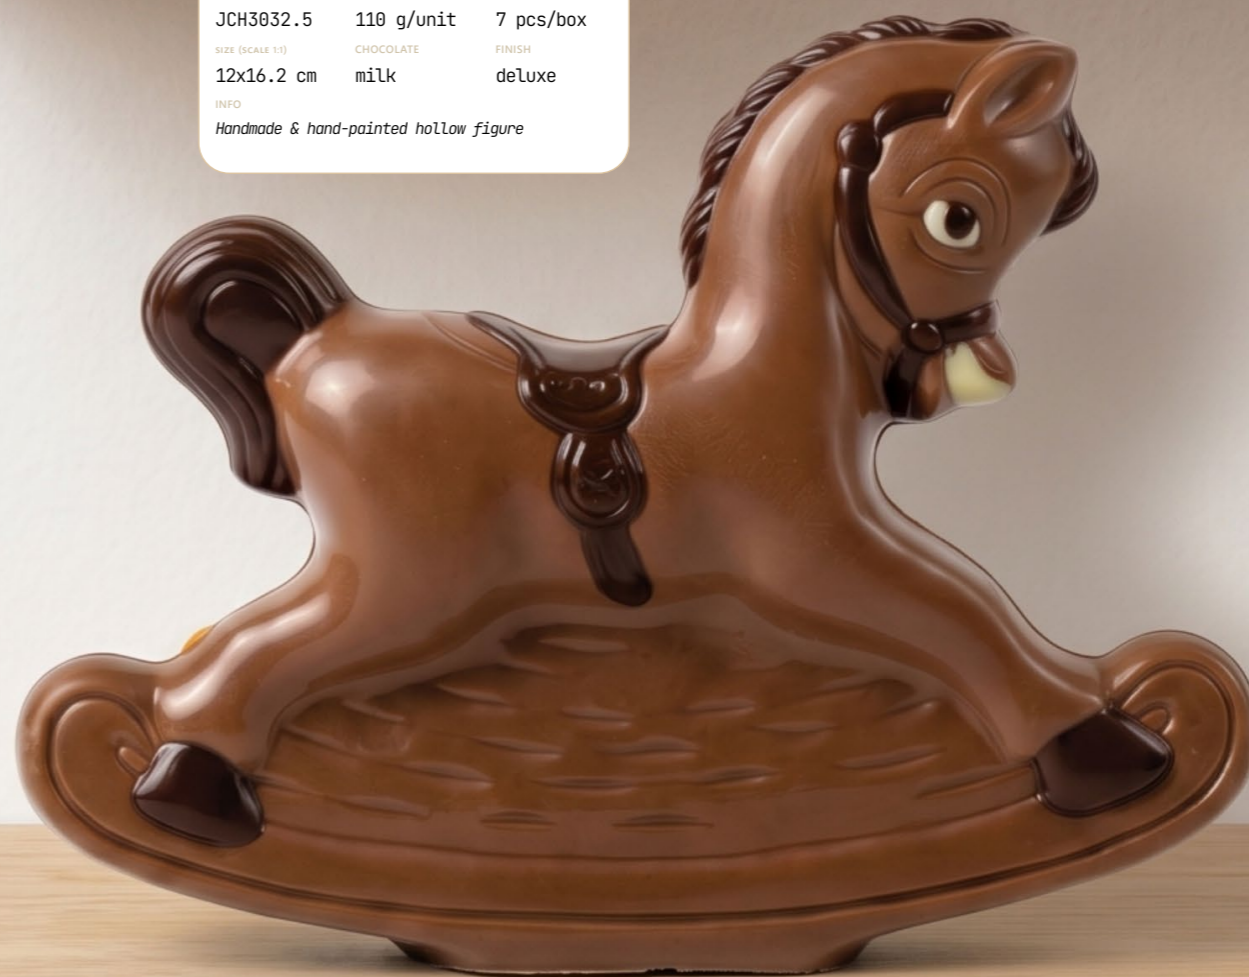

[2:3]

Unicorn Stien

CODE	WEIGHT	PACKAGING
JCS3017.7	80 g/unit	8 pcs/box
SIZE (SCALE 1:1)	CHOCOLATE	FINISH
11.5x11 cm	milk	coloured
INFO		
Hand-painted hollow figure		

Rocking Horse

CODE	WEIGHT	PACKAGING
JCH3032.5	110 g/unit	7 pcs/box
SIZE (SCALE 1:1)	CHOCOLATE	FINISH
12x16.2 cm	milk	deluxe
INFO		
Handmade & hand-painted hollow figure		