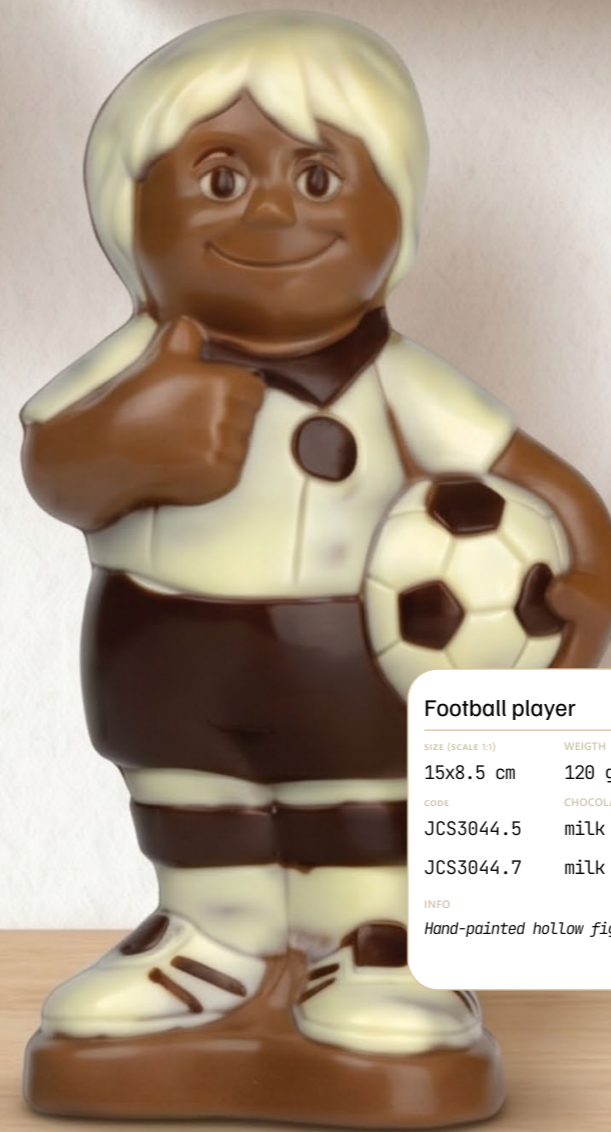

Football

CODE	WEIGHT	PACKAGING
SISMD0097.10	50 g/unit	12 pcs/box
SIZE (SCALE 1:1)	CHOCOLATE	FINISH
7 cm	white	deluxe
INFO		
<i>Hand-painted hollow figure in mica box</i>		

Football deluxe

SIZE (SCALE 1:1)	WEIGHT	PACKAGING
7 cm	50 g/unit	10 pcs/box
CODE	CHOCOLATE	FINISH
SIS0097.10	white	deluxe
SIS0097.6	light milk	deluxe
INFO		
<i>Hand-painted hollow figure</i>		

Tennisball

CODE	WEIGHT	PACKAGING
JCSMD3023.20	50 g/unit	12 pcs/box
SIZE (SCALE 1:1)	CHOCOLATE	FINISH
7 cm	white	coloured
INFO		
<i>Hand-painted hollow figure in mica box</i>		

Football player

SIZE (SCALE 1:1)	WEIGHT	PACKAGING
15x8.5 cm	120 g/unit	6 pcs/box
CODE	CHOCOLATE	FINISH
JCS3044.5	milk	deluxe
JCS3044.7	milk	coloured
INFO		
<i>Hand-painted hollow figure</i>